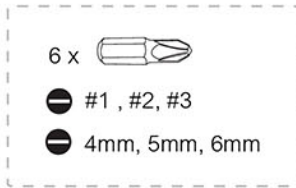

ตัวไขควงปรับ 3 ระดับ พร้อมดอก(บิต)
STUBBY PIVOTING SCREWDRIVER (METRIC)

Item No.	Inner Pack	Case Pack	Case Weight	Case Size	EAN 6942 6292	Lot	Price
900168	12	48	5kg (11 lb)	35 x 20 x 30 cm (14 x 8 x 12 in.)	2818-5	033136008054038	260.-