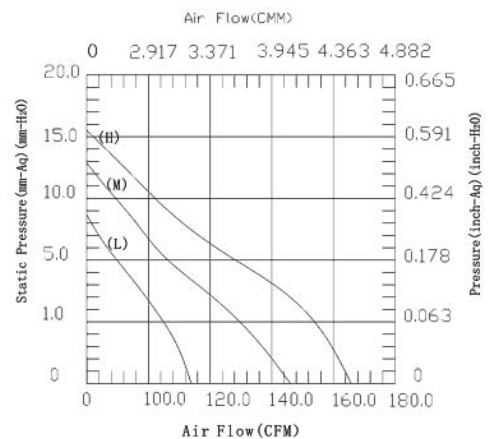

Fan Accessories