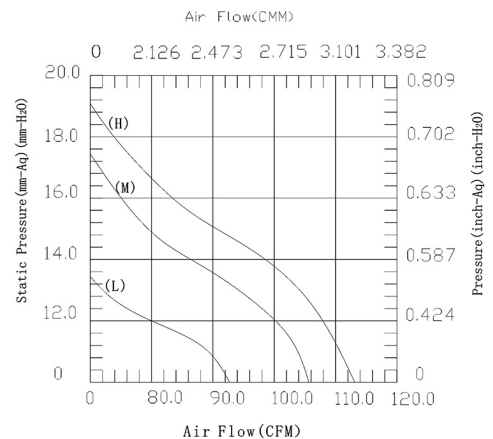

Impeller & Frame : Plastic (UL94V-0)

Red Wire Positive (+)

Black Wire Negative (-)

Weight : 158g

Packing : 70/CTN

Price : 500.-/PC

Voltage VDC	Operating Voltage Range	Current A	Power W	Speed RPM	Air Flow		Air Pressure		Noise dBA
					m3/min	CFM	mmH2O	INH2O	
24	20.4to27.6	0.83	19.92	5000	...	105.67	...	0.69	53.3

Fan Accessories

AC/DC AXIAL FAN

DC12-12038BML

Unit:mm

- Size : 120x120x38mm (4-1/2")
- Bearing Type
- Ball Bearings
- Material
- Impeller & Frame : Plastic (UL94V-0)
- Red Wire Positive (+)
- Black Wire Negative (-)
- Weight : 266g