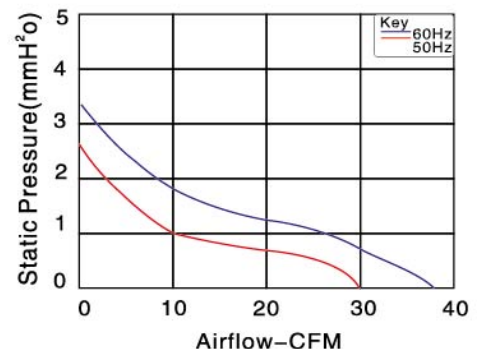

Fan Accessories