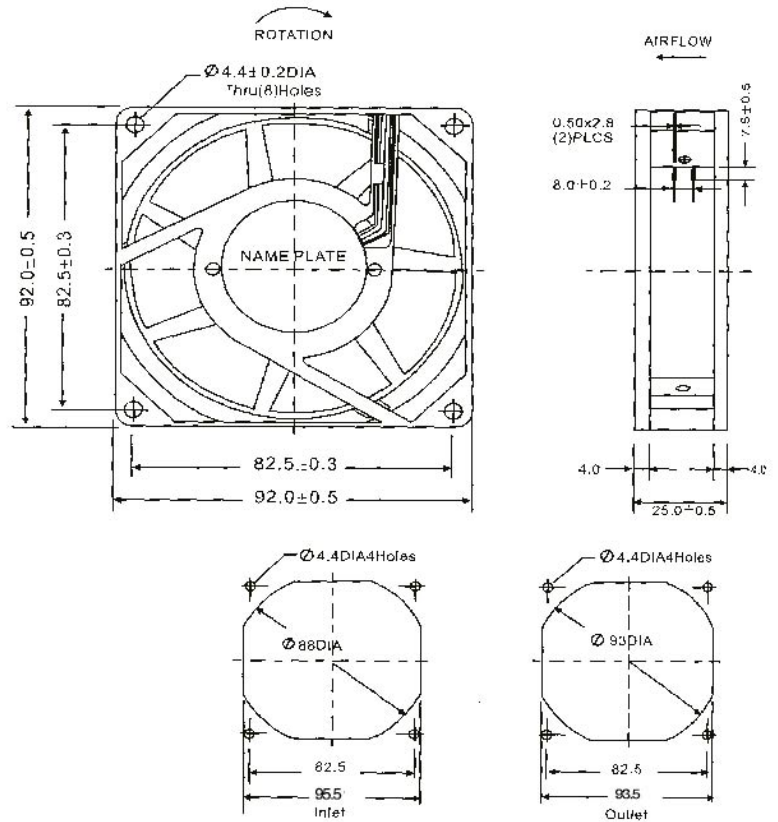

AC/DC AXIAL FAN

AC220-9225SHL