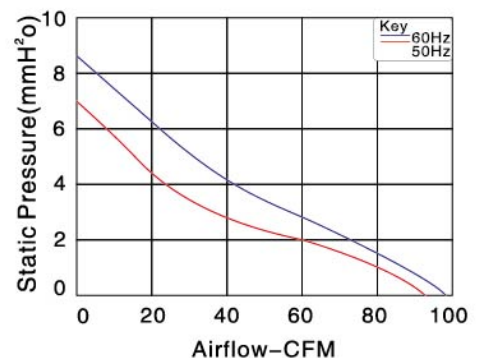

Fan Accessories