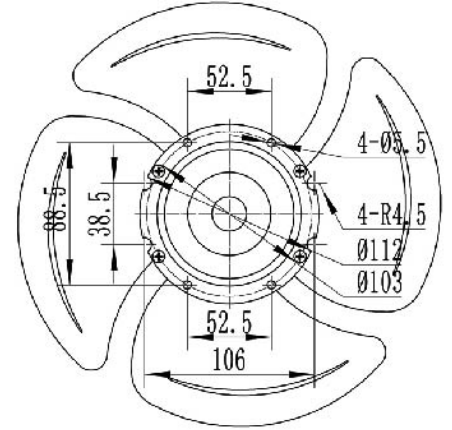

AC/DC AXIAL FAN

AC220-250132BLLC