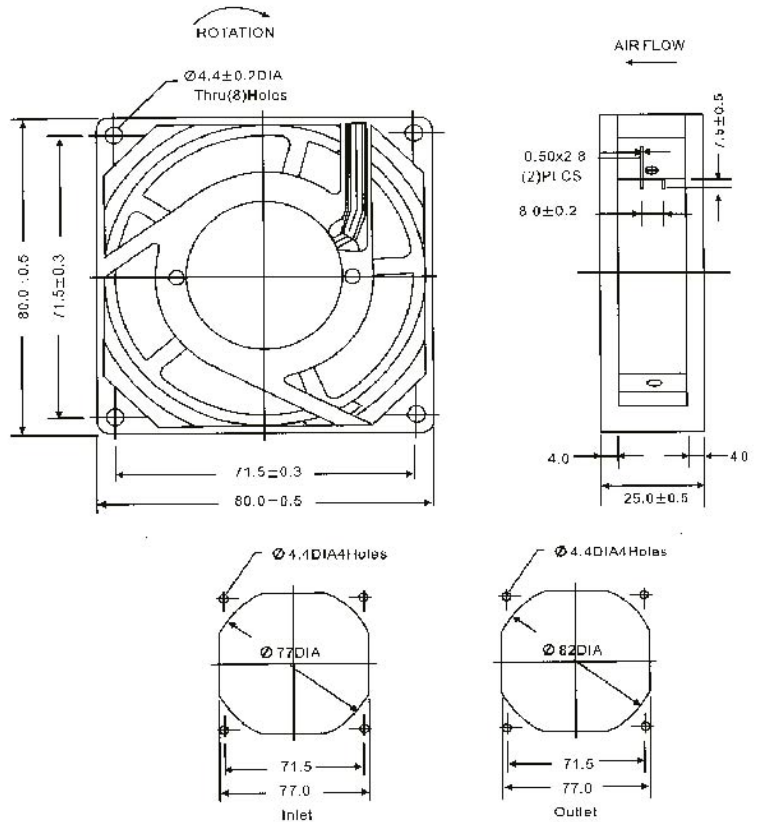

AC/DC AXIAL FAN

AC220-8025BHL