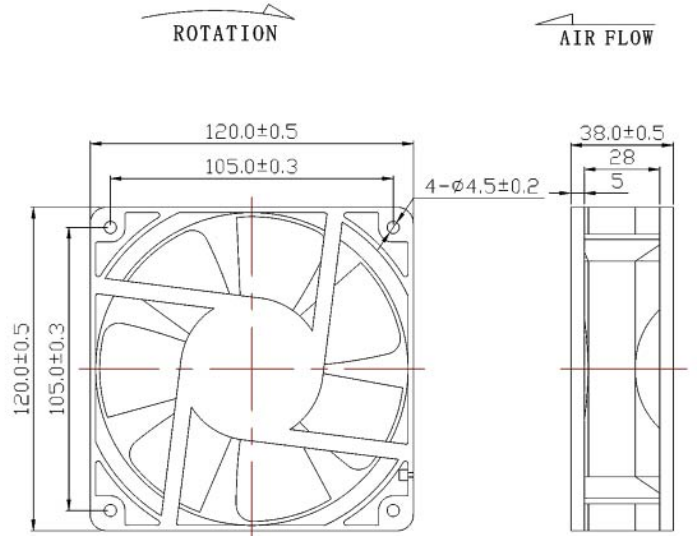

Fan Accessories

AC/DC AXIAL FAN

DC24-9232BML

Unit:mm

Size : 92x92x32mm (3-1/2")

Bearing Type

Ball Bearings

Material

Fan Accessories

AC/DC AXIAL FAN

DC12-12038BML

Unit:mm

- Size : 120x120x38mm (4-1/2")
- Bearing Type
- Ball Bearings
- Material
- Impeller & Frame : Plastic (UL94V-0)
- Red Wire Positive (+)
- Black Wire Negative (-)
- Weight : 266g

Fan Accessories

Unit:mm

Size : 120x120x38mm (4-1/2")

Bearing Type

Ball Bearings

Material

Impeller & Frame : Plastic (UL94V-0)

Red Wire Positive (+)