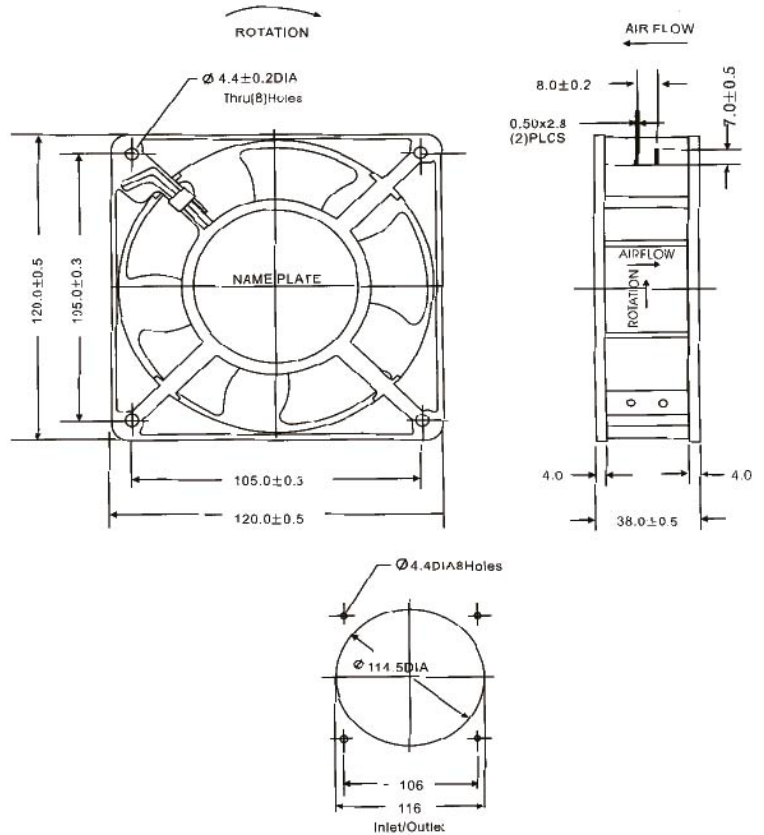

Size : 120x120x38mm (4-1/2")

Airflow : 130-166m³/hr
76-98CFM

Noise : 39-48dBA

Impeller Material : PBT Thermoplastic Black, UL94-V0

Frame : Aluminum Alloy

Terminals : 0.5mm

Lead Wire : AWG#22 UL 1569(Optional)

Motor : Shaded Pole Induction Motor

Operating Temperature : -10°C~+65°C

Weight : 480g

Packing : 40/CTN

Price : 360.-/PC

Bearing System	Voltage VAC	Freq. Hz	Current A	Power W	Speed RPM	Noise dBA	Air Flow		Phase
							M³/hr	CFM	
Sleeve	220	50/60	0.15/0.12	21/18	2600/3000	43/48	160/166	93/98	1

Fan Accessories