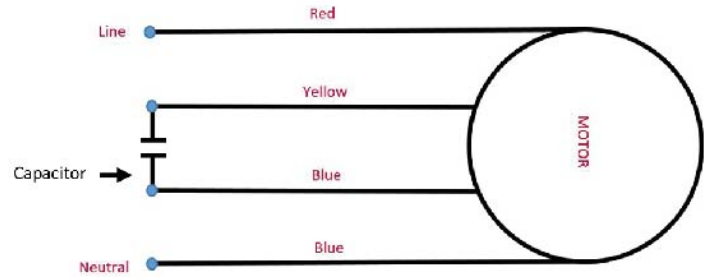

AC/DC AXIAL FAN

AC220-250132BLLC