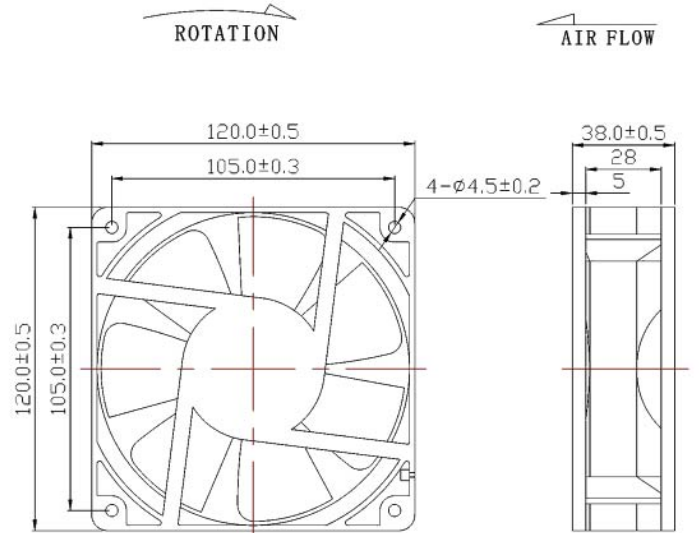

Fan Accessories

AC/DC AXIAL FAN

DC24-9232BML

Unit:mm

Size : 92x92x32mm (3-1/2")

Bearing Type

Ball Bearings

Material

Fan Accessories

AC/DC AXIAL FAN

DC12-12038BML

Unit:mm

- Size : 120x120x38mm (4-1/2")
- Bearing Type
- Ball Bearings
- Material
- Impeller & Frame : Plastic (UL94V-0)
- Red Wire Positive (+)
- Black Wire Negative (-)
- Weight : 266g

Fan Accessories

Unit:mm

Size : 120x120x38mm (4-1/2")

Bearing Type

Ball Bearings

Material

Impeller & Frame : Plastic (UL94V-0)

Red Wire Positive (+)