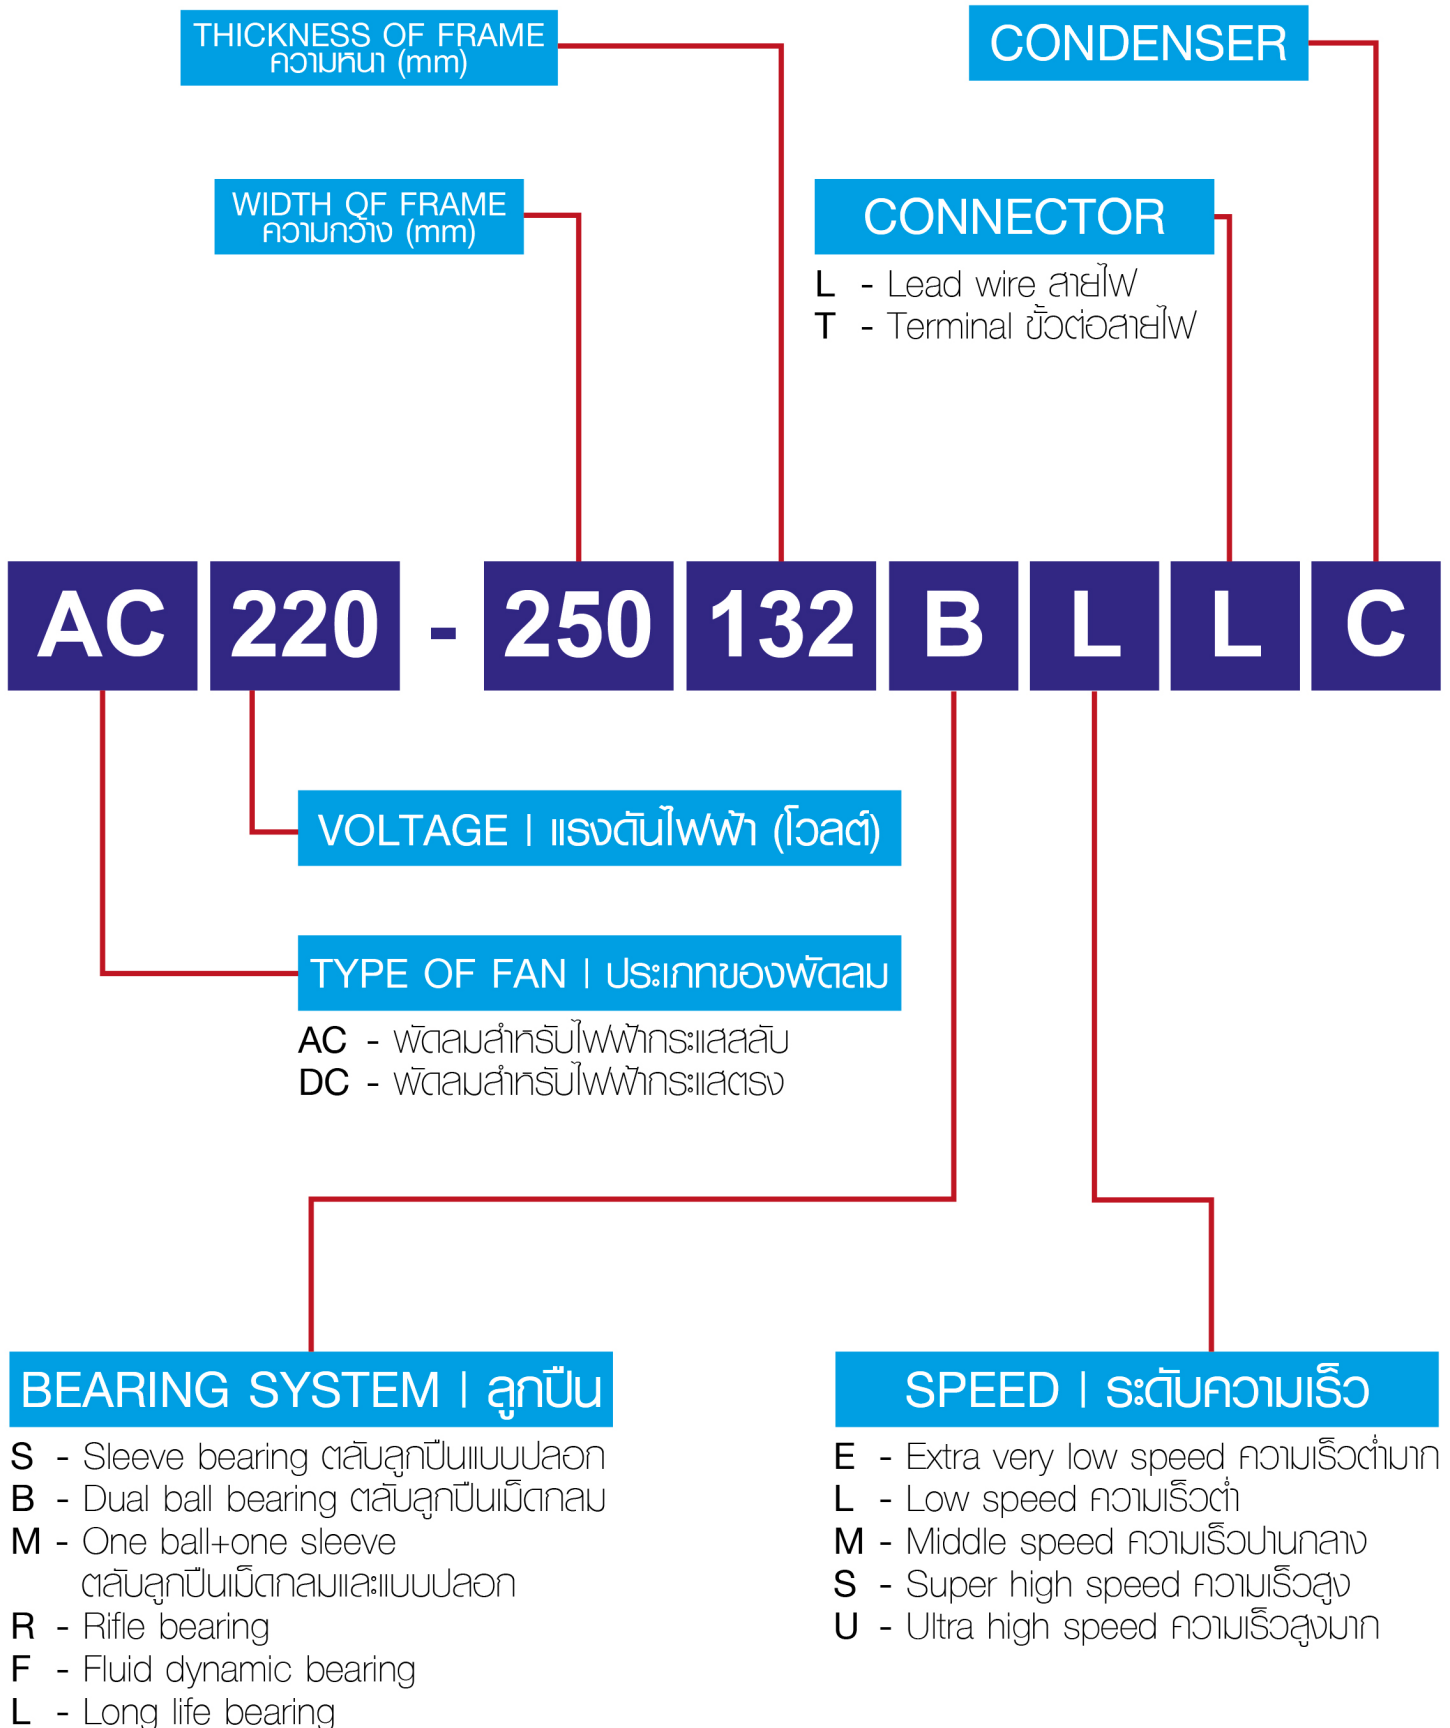

SUMO®
INDUSTRIAL

AC/DC AXIAL FAN

MODEL NUMBER SYSTEM