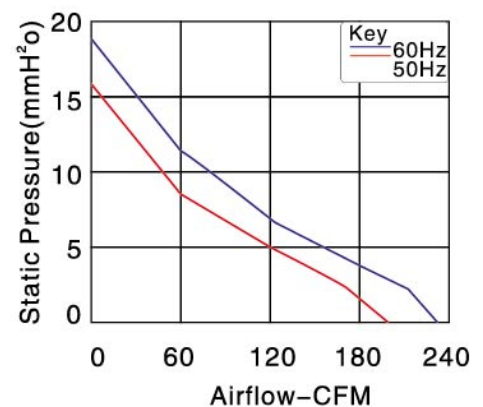

Fan Accessories