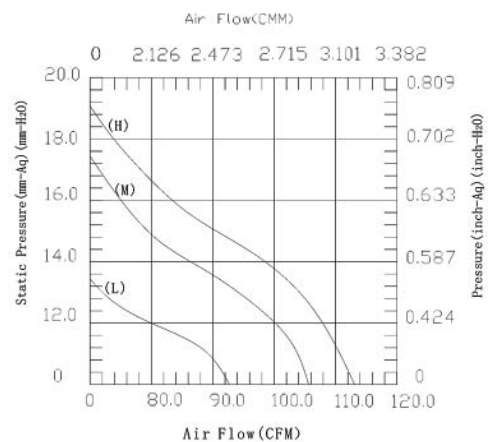

Fan Accessories