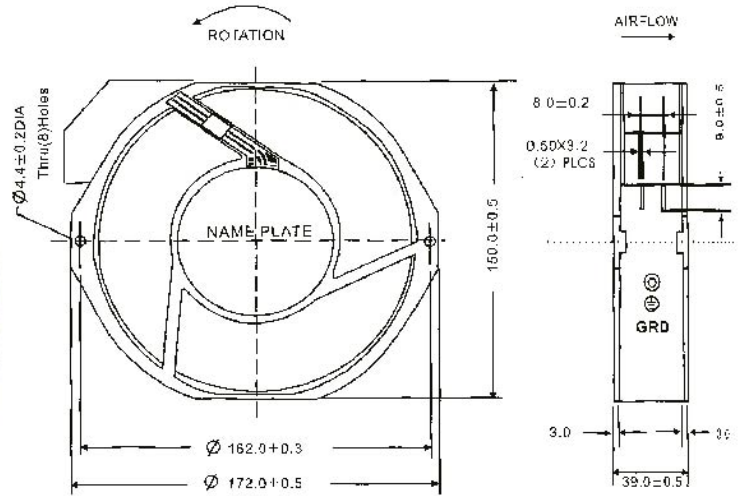

AC/DC AXIAL FAN

AC380-17239BHL