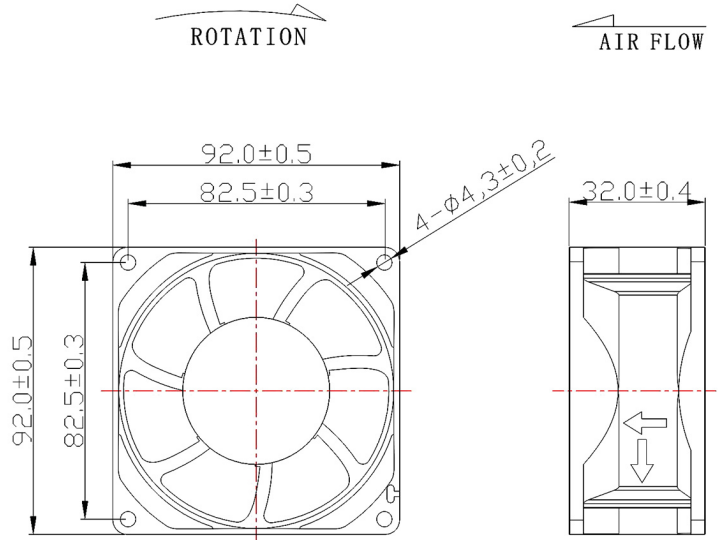

Fan Accessories

AC/DC AXIAL FAN

DC24-9232BML

Unit:mm

Size : 92x92x32mm (3-1/2")

Bearing Type

Ball Bearings

Material

Fan Accessories

AC/DC AXIAL FAN

DC12-12038BML

Unit:mm

- Size : 120x120x38mm (4-1/2")
- Bearing Type
- Ball Bearings
- Material
- Impeller & Frame : Plastic (UL94V-0)
- Red Wire Positive (+)
- Black Wire Negative (-)
- Weight : 266g

Fan Accessories

Unit:mm

Size : 120x120x38mm (4-1/2")

Bearing Type

Ball Bearings

Material

Impeller & Frame : Plastic (UL94V-0)

Red Wire Positive (+)