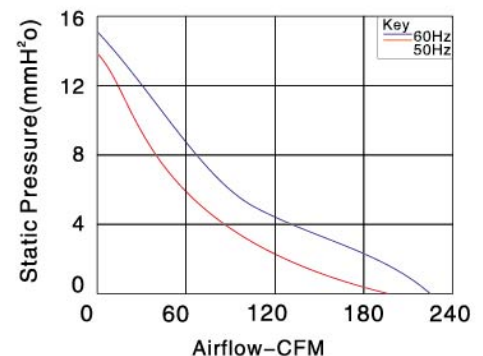

Fan Accessories