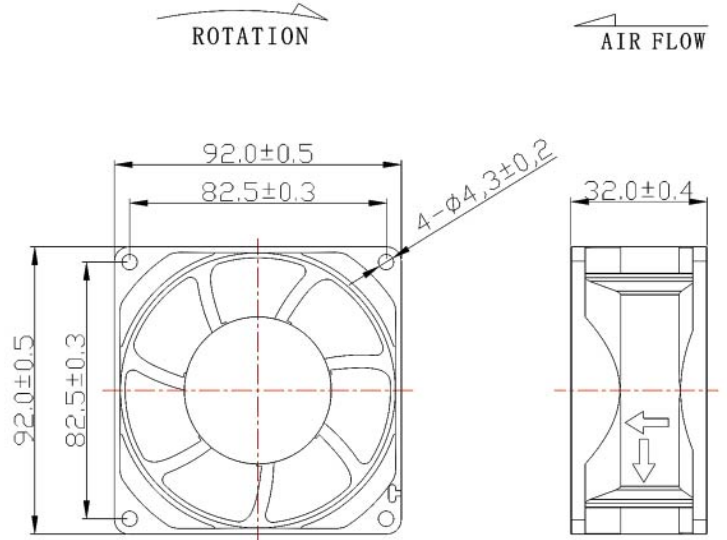

AC/DC AXIAL FAN

DC12-9232BML