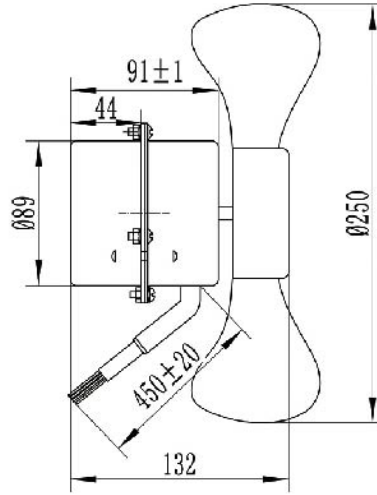

AC/DC AXIAL FAN

AC220-250132BLLC