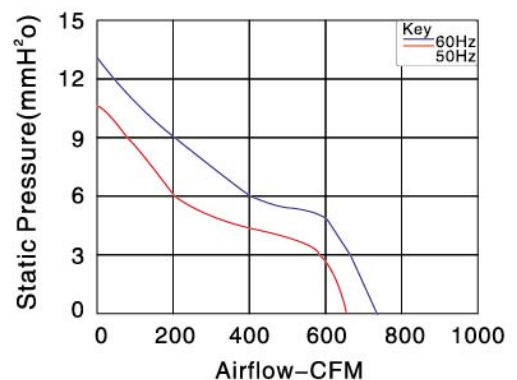

Size : 250x250x132 (10")
Airflow : 1080-1250m³/hr
635-735CFM

Noise : 60-65dBA

Impeller Material : PA66

Frame : Aluminum Alloy

Terminals : 0.5mm

Lead Wire : AWG#22 UL 1332(Optional)

Motor : Capacitor-Run Induction Motor

Operating Temperature : -10°C~+65°C

Weight : 2200g

Packing : 12/CTN

Price : 2,000.-/PC

Bearing System	Voltage VAC	Freq. Hz	Current A	Power W	Speed RPM	Noise dBA	Air Flow		Phase
							M³/hr	CFM	
Ball	220	50/60	0.2	40	1400/1460	60/65	1080/1250	635/735	1

ใช้กับเครื่อง : Mini TIG, KR11 350A, KR11 500A

Optional Blades