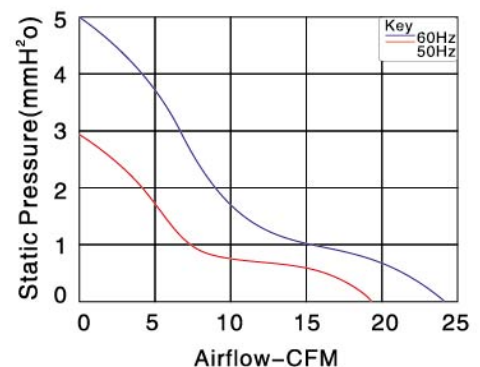

Bearing System	Voltage VAC	Freq. Hz	Current A	Power W	Speed RPM	Noise dBA	Air Flow		Phase
							M ³ /hr	CFM	
Ball	220	50/60	0.09	12/15	2300/2750	26/33	32/39	19/23	1

Fan Accessories

AC/DC AXIAL FAN

AC220-9225SHL