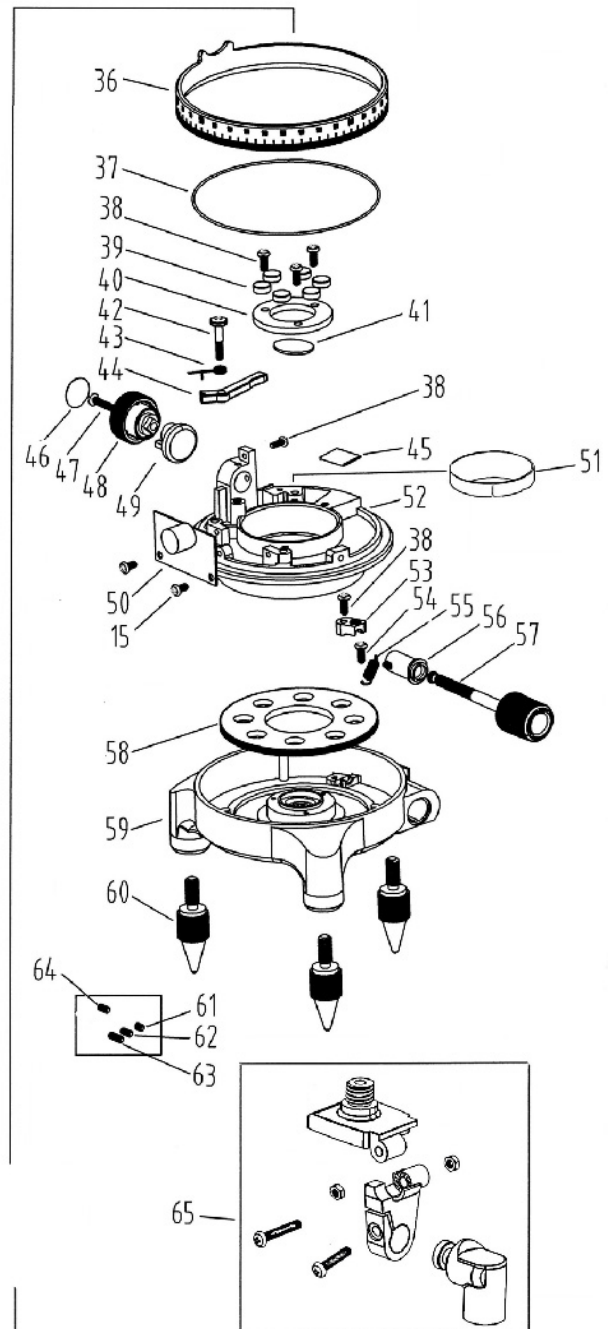

Note: Ensure the height locking knob is secured after adjusting

เกลียว THEARD 5/8"

แข็งแรง ทนทาน พับเก็บได้ง่าย

XXX.-/Pc 20 Pcs/Ctn

5 LINES
SELF-LEVELING LASER
6 POINTS

Model:
R-5630

เลเซอร์ระดับ 5 เส้น 6 จุด

Fig.	Description of part	QTY
35.	Wireway	1
36.	Conductive rubber ring	1
37.	Copper washer 13.8*28*2.5	1
38.	Dial	1
39.	O ring 83*1	1
40.	Magnet 8*3	6
41.	Plate	1
42.	Mirror glass 18*1.1	1
43.	Cross recessed pan head screw M3*18	1
44.	Torsion spring	1
45.	Switch lever	1
46.	Switch	1
47.	Circuit board 2	1
48.	Switch knob sticker	1
49.	Cross recessed countersunk head tapping screws ST3*18	1
50.	Switch knob	1
51.	Switch block	1
52.	Main control circuit board	1
53.	Conductive tape 10MM*50M	1
54.	Rotator	1
55.	Plastic fixing block	1
56.	Cross recessed pan head screw (step) M3*12	1
57.	Drag spring	1
58.	Plastic connecting sleeve	1
59.	Regulating rod	1
60.	Plastic gear	1
61.	Base	1
62.	Adjustable leg	3
63.	Set screw M3*4	11
64.	Set screw M3*6	4
65.	Set screw M3*8	21
66.	Stainless steel set screws M3*6	4
67.	Universal joint (component)	1
73.	Place	1
74.	Hexagon nut M3	3
75.	Dust cover	1