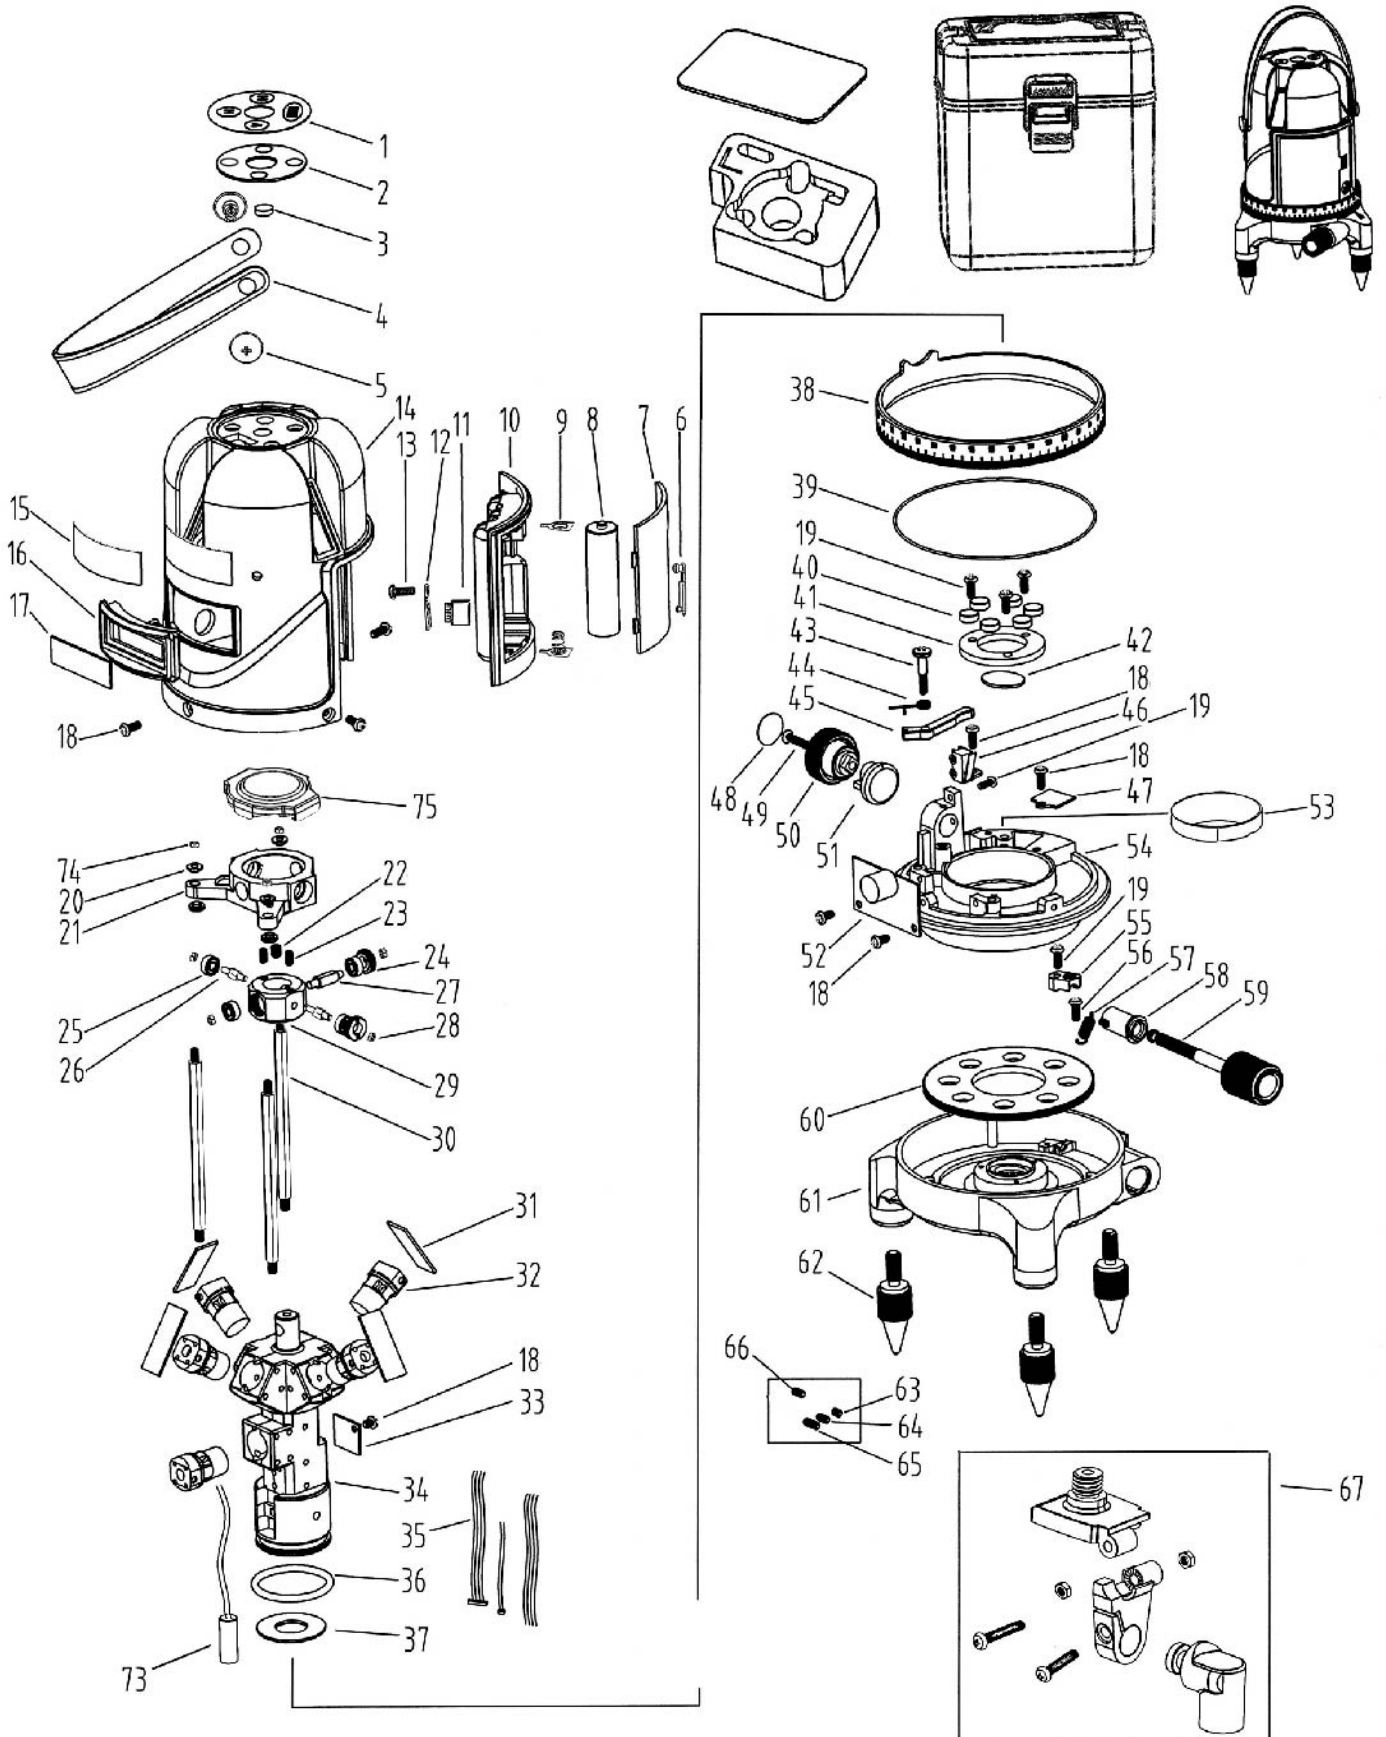

Fig.	Description of part	QTY
1.	Operation panel sticker	1
2.	Operation panel	1
3.	Round blister	1
4.	Handle	1
5.	Cross recessed countersunk head screws ST4*9	2
6.	Dust plug	3
7.	Battery cover	1
8.	Battery	1
8.1	Lithium battery	1
8.2	AA size battery	3
9.	Tower spring (assembly)	3
10.	Battery box	1
11.	Charging connector	1
12.	Plastic plate	1
13.	Cross recessed countersunk head tapping screws ST3*8	1
14.	Shell	1
15.	Nameplate	1
16.	Front mirror box	1
17.	Mirror glass 39*12*1.1	1
18.	Cross recessed pan head screw M3*6	9
19.	Cross recessed pan head screw M3*12	5
20.	Plastic washer	6
21.	Aluminum support	1
22.	Set screw M4*6	1
23.	Set screw M3*6	2
24.	Copper lock nut	2
25.	Bearing 3*8*3	3+1
26.	The needle holder (short)	2
27.	Needle holder	1
28.	Copper nut (thickened)	4
29.	Aluminum swing head	1
30.	Pillar	3
31.	Mirror glass 29.8*11.4*1.1	4
32.	Laser head	5
33.	Circuit board 1	1
34.	Pendulum	1

Fig.	Description of part	QTY
35.	Wireway	1
36.	Conductive rubber ring	1
37.	Copper washer 13.8*28*2.5	1
38.	Dial	1
39.	O ring 83*1	1
40.	Magnet 8*3	6
41.	Plate	1
42.	Mirror glass 18*1.1	1
43.	Cross recessed pan head screw M3*18	1
44.	Torsion spring	1
45.	Switch lever	1
46.	Switch	1
47.	Circuit board 2	1
48.	Switch knob sticker	1
49.	Cross recessed countersunk head tapping screws ST3*18	1
50.	Switch knob	1
51.	Switch block	1
52.	Main control circuit board	1
53.	Conductive tape 10MM*50M	1
54.	Rotator	1
55.	Plastic fixing block	1
56.	Cross recessed pan head screw (step) M3*12	1
57.	Drag spring	1
58.	Plastic connecting sleeve	1
59.	Regulating rod	1
60.	Plastic gear	1
61.	Base	1
62.	Adjustable leg	3
63.	Set screw M3*4	11
64.	Set screw M3*6	4
65.	Set screw M3*8	21
66.	Stainless steel set screws M3*6	4
67.	Universal joint (component)	1
73.	Place	1
74.	Hexagon nut M3	3
75.	Dust cover	1